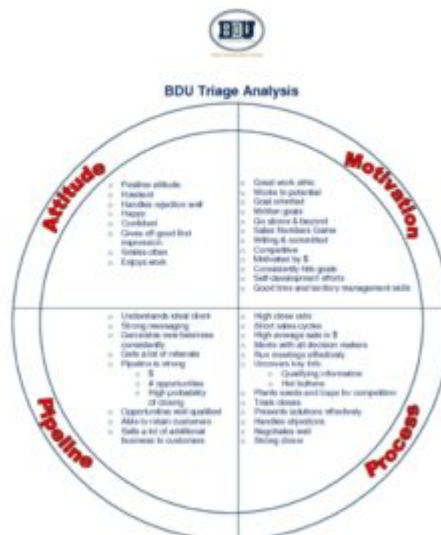

BDU Triage Visual

De:

At BDU, we strongly believe in helping individuals and

companies figure out what 3 areas, if improved upon, would have biggest impact on performance. This visual provides snapshot of some potential triage areas and are categorized by the key aspects of success in sales.

Click on the resource below to download